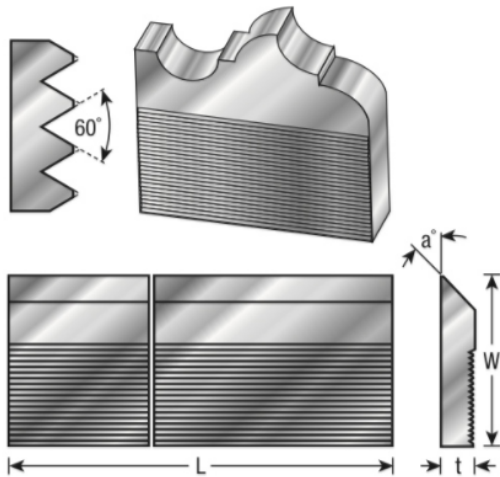

Edge of Arlington Saw & Tool, Inc.

124 South Collins
Arlington, TX 76010
Phone: 817-461-7171 • Fax: 817-795-6651
Toll Free: 888-461-7171
Email: info@eoasaw.com
Website: www.eoasaw.com

Item #CSK-130, Amana Tool Corrugated Back Moulder Steel M-2 High Speed Steel (HSS) **\$127.05**

Thank you for shopping with us!

SPECIFICATIONS

Angle	45 deg
Width	2 in
Thickness	1/4 in
Overall Length	25 in
Manufacturer	Amana Tool