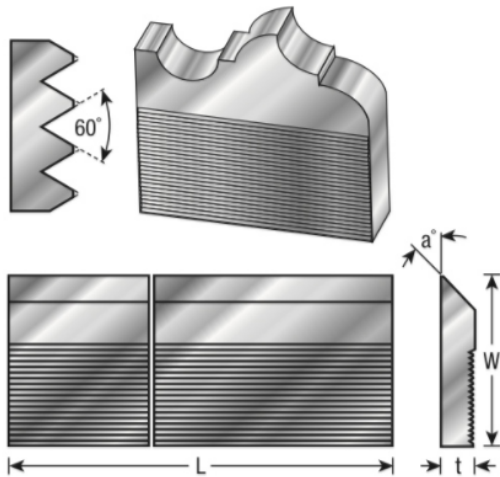

Edge of Arlington Saw & Tool, Inc.

124 South Collins
Arlington, TX 76010
Phone: 817-461-7171 • Fax: 817-795-6651
Toll Free: 888-461-7171
Email: info@eoasaw.com
Website: www.eoasaw.com

Item #CSK-110, Amana Tool Corrugated Back Moulder Steel M-2 High Speed Steel (HSS)

\$119.48

Thank you for shopping with us!

SPECIFICATIONS

Angle	45 deg
Width	1 1/2 in
Thickness	1/4 in
Overall Length	25 in
Manufacturer	Amana Tool