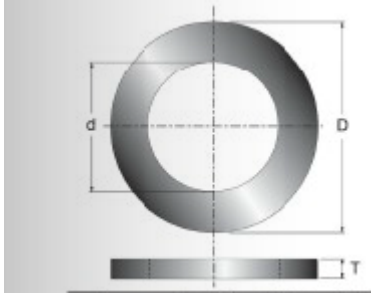

Edge of Arlington Saw & Tool, Inc.

124 South Collins
Arlington, TX 76010
Phone: 817-461-7171 • Fax: 817-795-6651
Toll Free: 888-461-7171
Email: info@eoasaw.com
Website: www.eoasaw.com

Item #BL71MIA9, Freud Saw Blade Bushings

$7.25

Thank you for shopping with us!

Application: For Reduction in Blade Arbor Size

These precision bushings are designed for reducing the arbor size of Freud and other manufacturers' saw blades.

SPECIFICATIONS

Inside Diameter	1 in
Outside Diameter	30 mm
Thickness	.092 in
Manufacturer	Freud Tools