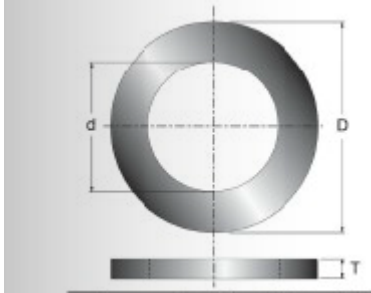

Edge of Arlington Saw & Tool, Inc.

124 South Collins
Arlington, TX 76010
Phone: 817-461-7171 • Fax: 817-795-6651
Toll Free: 888-461-7171
Email: info@eoasaw.com
Website: www.eoasaw.com

Item #BL71MGW9, Freud Saw Blade Bushings

$4.50

Thank you for shopping with us!

Application: For Reduction in Blade Arbor Size

These precision bushings are designed for reducing the arbor size of Freud and other manufacturers' saw blades.

SPECIFICATIONS

Inside Diameter	5/8 in
Outside Diameter	20 mm
Thickness	.064 in
Manufacturer	Freud Tools