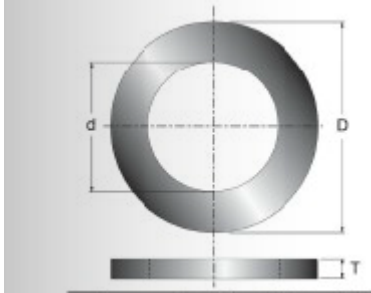

Edge of Arlington Saw & Tool, Inc.

124 South Collins
Arlington, TX 76010
Phone: 817-461-7171 • Fax: 817-795-6651
Toll Free: 888-461-7171
Email: info@eoasaw.com
Website: www.eoasaw.com

Item #BL71MCF9, Freud Saw Blade Bushings

$14.42

Thank you for shopping with us!

Application: For Reduction in Blade Arbor Size

These precision bushings are designed for reducing the arbor size of Freud and other manufacturers' saw blades.

SPECIFICATIONS

Inside Diameter	5/8 in
Outside Diameter	1 1/4 in
Thickness	.092 in
Manufacturer	Freud Tools