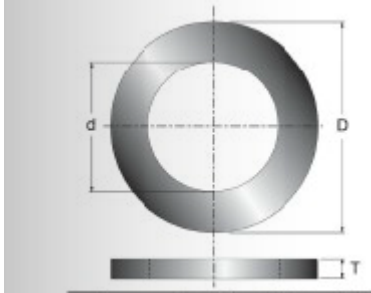

Edge of Arlington Saw & Tool, Inc.

124 South Collins
Arlington, TX 76010
Phone: 817-461-7171 • Fax: 817-795-6651
Toll Free: 888-461-7171
Email: info@eoasaw.com
Website: www.eoasaw.com

Item #BL71MCD9, Freud Saw Blade Bushings

$7.25

Thank you for shopping with us!

Application: For Reduction in Blade Arbor Size

These precision bushings are designed for reducing the arbor size of Freud and other manufacturers' saw blades.

SPECIFICATIONS

Inside Diameter	5/8 in
Outside Diameter	7/8 in
Thickness	.064 in
Manufacturer	Freud Tools