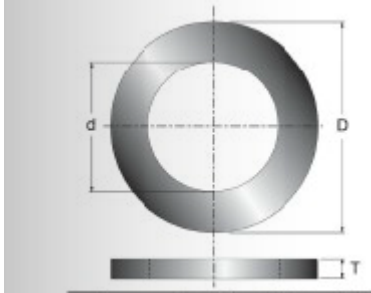

Edge of Arlington Saw & Tool, Inc.

124 South Collins
Arlington, TX 76010
Phone: 817-461-7171 • Fax: 817-795-6651
Toll Free: 888-461-7171
Email: info@eoasaw.com
Website: www.eoasaw.com

Item #BL71MBC9, Freud Saw Blade Bushings

$4.50

Thank you for shopping with us!

Application: For Reduction in Blade Arbor Size

These precision bushings are designed for reducing the arbor size of Freud and other manufacturers' saw blades.

SPECIFICATIONS

Inside Diameter	1/2 in
Outside Diameter	13/16 in
Thickness	.056 in
Manufacturer	Freud Tools