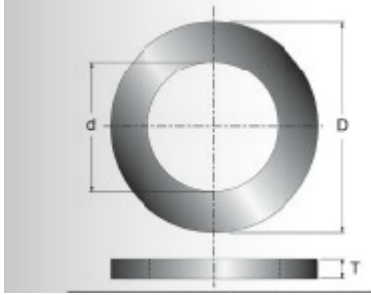

Edge of Arlington Saw & Tool, Inc.

124 South Collins
Arlington, TX 76010
Phone: 817-461-7171 • Fax: 817-795-6651
Toll Free: 888-461-7171
Email: info@eoasaw.com
Website: www.eoasaw.com

Item #BL71MBB9, Freud Saw Blade Bushings

$4.50

Thank you for shopping with us!

Application: For Reduction in Blade Arbor Size

These precision bushings are designed for reducing the arbor size of Freud and other manufacturers' saw blades.

SPECIFICATIONS

Inside Diameter	1/2 in
Outside Diameter	3/4 in
Thickness	.056 in
Manufacturer	Freud Tools