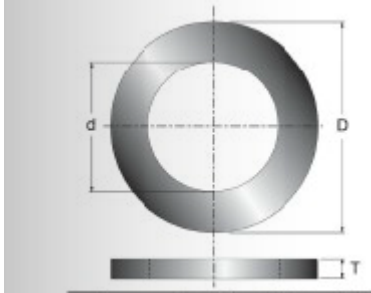

Edge of Arlington Saw & Tool, Inc.

124 South Collins
Arlington, TX 76010
Phone: 817-461-7171 • Fax: 817-795-6651
Toll Free: 888-461-7171
Email: info@eoasaw.com
Website: www.eoasaw.com

Item #BL71MBA9, Freud Saw Blade Bushings

$4.50

Thank you for shopping with us! **Application: For Reduction in Blade Arbor Size** These precision bushings are designed for reducing the arbor size of Freud and other manufacturers' saw blades.

SPECIFICATIONS

Inside Diameter	1/2 in
Outside Diameter	5/8 in
Thickness	.056 in
Manufacturer	Freud Tools