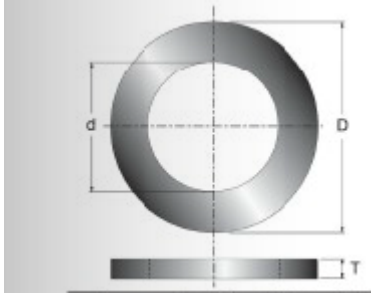

Edge of Arlington Saw & Tool, Inc.

124 South Collins
Arlington, TX 76010
Phone: 817-461-7171 • Fax: 817-795-6651
Toll Free: 888-461-7171
Email: info@eoasaw.com
Website: www.eoasaw.com

Item #BL71MAA9, Freud Saw Blade Bushings

$6.28

Thank you for shopping with us!

Application: For Reduction in Blade Arbor Size

These precision bushings are designed for reducing the arbor size of Freud and other manufacturers' saw blades.

SPECIFICATIONS

Inside Diameter	3/8 in
Outside Diameter	1/2 in
Thickness	.048 in
Manufacturer	Freud Tools