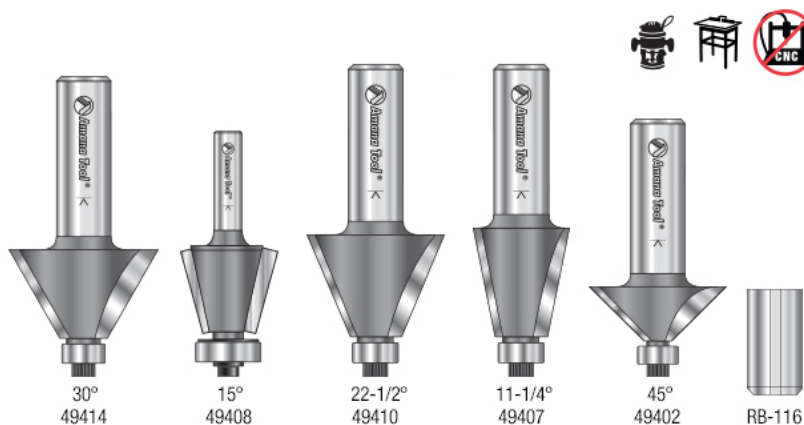

### Item #AMS-184, Amana Tool AMS Series Carbide-Tipped 5-Piece 11-1/4°, 15°, 22-1/2°, 30°, and 45° Chamfer Router Bit Collection

**\$223.91**

Thank you for shopping with us! Chamfer or bevel edges for decorative effect or to form edge miter joints. Produce crisp, uniform edges at accurate angles to make 4-, 6-, 8-, 12-, or 16-sided boxes. For best results, use in a router table. Stored in a solid wood showcase storage box with a Plexiglas® clear lid.

Designed for the following materials:

Wood

Wood Storage Box Dimensions 8" L x 6-1/4" W x 3-1/4" H

## SPECIFICATIONS

**Manufacturer** Amana Tool

**Part Descp.** 5-Piece Carbide-Tipped 11-1/4°, 15°, 22-1/2°, 30°, and 45° Chamfer Router Bit Collection

**Includes** 49402, 49407, 49408, 49410, 49414, RB-116 stored in a solid wood showcase storage box with a Plexiglas® clear lid.