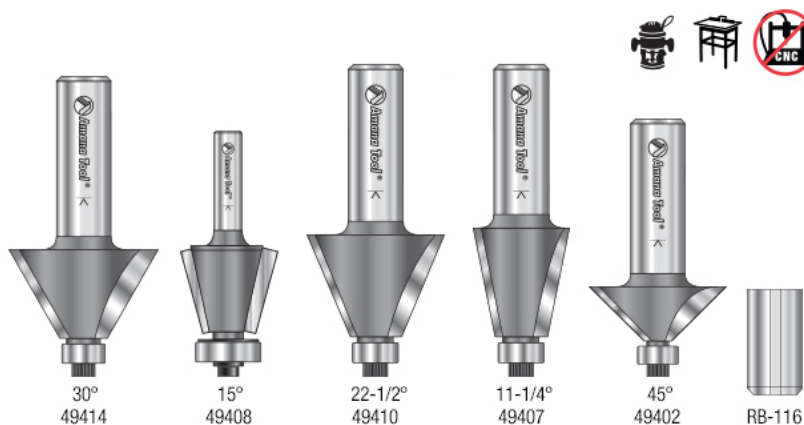

### Item #AMS-184, Amana Tool AMS Series Carbide-Tipped 5-Piece 11-1/4°, 15°, 22-1/2°, 30°, and 45° Chamfer Router Bit Collection

**\$223.91**

Thank you for shopping with us! Chamfer or bevel edges for decorative effect or to form edge miter joints. Produce crisp, uniform edges at accurate angles to make 4-, 6-, 8-, 12-, or 16-sided boxes. For best results, use in a router table. Stored in a solid wood showcase storage box with a Plexiglas® clear lid.

Designed for the following materials:

Wood

Wood Storage Box Dimensions 8" L x 6-1/4" W x 3-1/4" H

## SPECIFICATIONS

**Manufacturer** Amana Tool

**Part Descp.** 5-Piece Carbide-Tipped 11-1/4™, 15™, 22-1/2™, 30™, and 45™ Chamfer Router Bit Collection

**Includes** 49402, 49407, 49408, 49410, 49414, RB-116 stored in a solid wood showcase storage box with a Plexiglas™ clear lid.