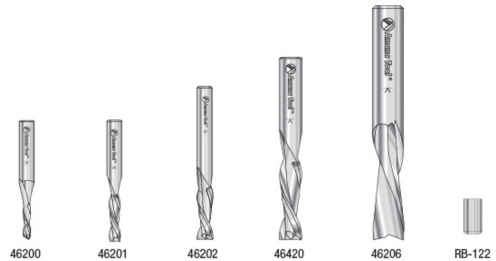

Edge of Arlington Saw & Tool, Inc.

124 South Collins
Arlington, TX 76010
Phone: 817-461-7171 • Fax: 817-795-6651
Toll Free: 888-461-7171
Email: info@eoasaw.com
Website: www.eoasaw.com

Item #AMS-122, Amana Tool 5-Pc Downcut Spiral Router Bit Collection

\$237.97

Thank you for shopping with us! Designed for a wide-variety of applications. Each router bit is manufactured from Amana's exclusive grade carbide according to stringent quality standards. **Five-Piece Set Includes:** 46200 46201 46202 46420 46206 RB-122 Excellent for cutting: -MDF/HDF -Veneered Plywood -Laminate -Composite Stored in a solid wood showcase storage box with a Plexiglas® clear lid. Includes full color booklet. Wood Storage Box Dimensions 8" L x 6-1/4" W x 3-1/4" H

Designed for the following materials:

SPECIFICATIONS

Manufacturer Amana Tool

Part Descp. Downcut Spiral Solid Carbide Spiral Router Bit Collection designed for a wide-variety of applications.

Includes 46200, 46201, 46202, 46420, 46206, RB-122