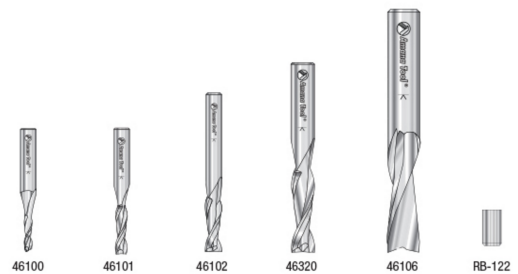

Thank you for shopping with us! Designed for a wide-variety of applications. Each router bit is manufactured from Amana's exclusive grade carbide according to stringent quality standards. **Five-Piece Set Includes:** 46100 46101 46202 46320 46106 RB-122 Excellent for cutting: -MDF/HDF -Veneered Plywood -Laminate -Composite Includes full color booklet. Stored in a solid wood showcase storage box with a Plexiglas® clear lid. See below for set contents. Wood Storage Box Dimensions 8" L x 6-1/4" W x 3-1/4" H

Designed for the following materials:

SPECIFICATIONS

Manufacturer Amana Tool

Part Descp. Upcut Spiral Router Bit Collection designed for a wide-variety of applications

Includes 46100, 46101, 46102, 46320, 46106, RB-122