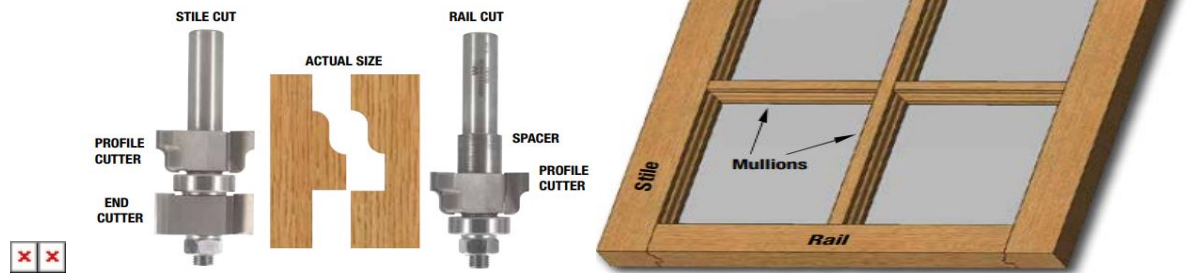

Thank you for shopping with us!

This item is a replacement Arbor for the 6050 Window Sash bit.

SPECIFICATIONS

Manufacturer	Whiteside Machine
Diameter	--
Cut Height, Length, or Width	--
Material	--
Overall Length	--
Part Descp.	Window Sash Arbor
Shank	--
RPM	--