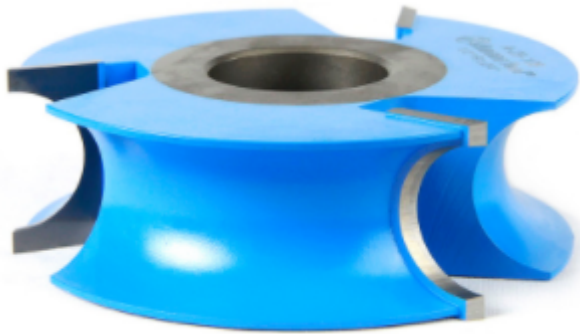

**Item #A-29-108, Amana Tool Carbide Tipped 3-Wing Heavy-Duty in Bead 1/2 Radius x 4 Dia. x 1-5/16 x 1-1/4 Bore \$119.60**

Thank you for shopping with us!

SPECIFICATIONS	
<b>Manufacturer</b>	Amana Tool
<b>B1</b>	1 in Bead
<b>Cut Height, Length, or Width</b>	1 5/16 in
<b>Diameter (D1)</b>	3 in
<b>Note</b>	--
<b>Radius</b>	1/2 in