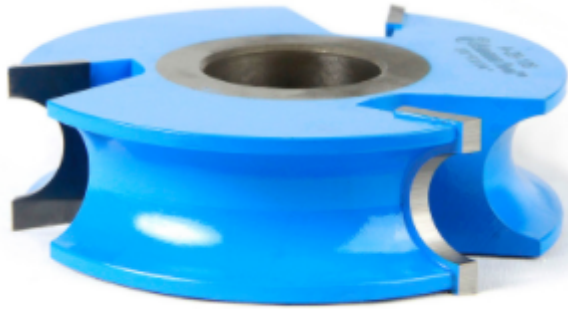

Edge of Arlington Saw & Tool, Inc.

124 South Collins
Arlington, TX 76010
Phone: 817-461-7171 • Fax: 817-795-6651
Toll Free: 888-461-7171
Email: info@eoasaw.com
Website: www.eoasaw.com

Item #A-29-106, Amana Tool Carbide Tipped 3-Wing Heavy-Duty in Bead 3/8 Radius x 4 Dia. x 1-1/8 x 1-1/4 Bore \$99.68

Thank you for shopping with us!

SPECIFICATIONS	
Manufacturer	Amana Tool
B1	3/4 in Bead
Cut Height, Length, or Width	1 1/8 in
Diameter (D1)	3 1/4 in
Note	--
Radius	3/8 in