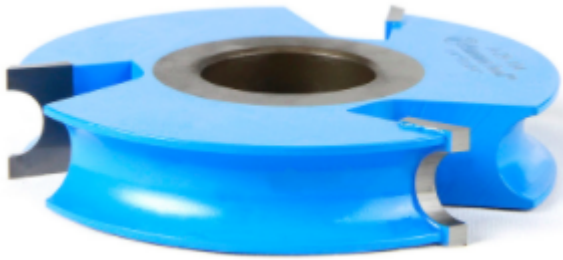

Edge of Arlington Saw & Tool, Inc.

124 South Collins
Arlington, TX 76010
Phone:817-461-7171 • Fax: 817-795-6651
Toll Free: 888-461-7171
Email: info@eoasaw.com
Website: www.eoasaw.com

Item #A-29-104, Amana Tool Carbide Tipped 3-Wing Heavy-Duty in Bead 1/4 Radius x 4 Dia. x 13/16 x 1-1/4 Bore **\$71.75**

Thank you for shopping with us!

SPECIFICATIONS

Manufacturer	Amana Tool
B1	1/2 in Bead
Cut Height, Length, or Width	13/16 in
Diameter (D1)	3 1/2 in
Note	--
Radius	1/4 in