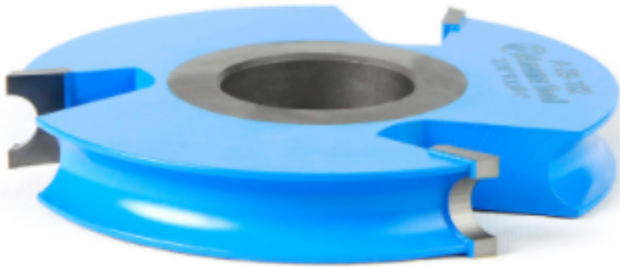

Edge of Arlington Saw & Tool, Inc.

124 South Collins
Arlington, TX 76010
Phone: 817-461-7171 • Fax: 817-795-6651
Toll Free: 888-461-7171
Email: info@eoasaw.com
Website: www.eoasaw.com

**Item #A-29-102, Amana Tool
Carbide Tipped 3-Wing Heavy-Duty
in Bead 3/16 Radius x 4 Dia. x 11/16
x 1-1/4 Bore**

\$69.69

Thank you for shopping with us!

SPECIFICATIONS

Manufacturer	Amana Tool
B1	3/8 in Bead
Cut Height, Length, or Width	11/16 in
Diameter (D1)	3 5/8 in
Note	--
Radius	3/16 in