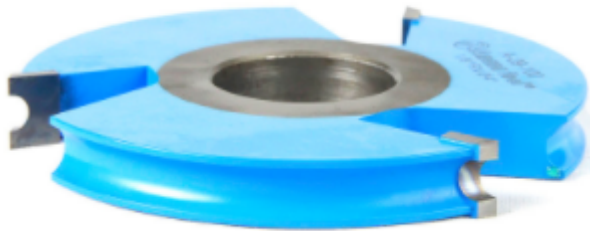

**Item #A-29-100, Amana Tool Carbide-Tipped 3-Wing Heavy-Duty in Bead 1/8 Radius x 4 Dia. x 1/2 x 1/4 x 1-1/4 Bore**  
**\$60.97**

Thank you for shopping with us!

SPECIFICATIONS	
<b>Manufacturer</b>	Amana Tool
<b>B1</b>	1/4 in Bead
<b>Cut Height, Length, or Width</b>	1/2 in
<b>Diameter (D1)</b>	3 3/4 in
<b>Note</b>	--
<b>Radius</b>	1/8 in