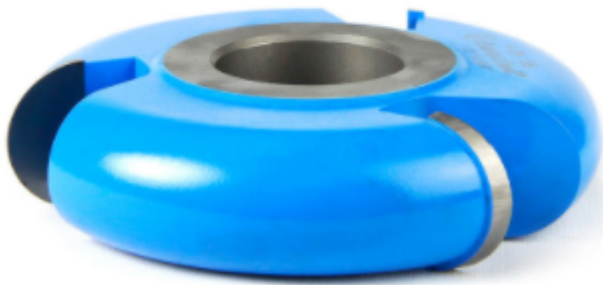

Edge of Arlington Saw & Tool, Inc.

124 South Collins
Arlington, TX 76010
Phone:817-461-7171 • Fax: 817-795-6651
Toll Free: 888-461-7171
Email: info@eoasaw.com
Website: www.eoasaw.com

**Item #A-28-108, Amana Tool 1" Flute
(Convex) 4" Diameter Shaper Cutter
\$78.40**

Thank you for shopping with us!

SPECIFICATIONS	
Manufacturer	Amana Tool
Diameter	4 in
Cut Height, Length, or Width	1 in
Bore	1 1/4 in
Flute	1 in
Radius	1/2 in
Rub Collar	C-032
Note	--