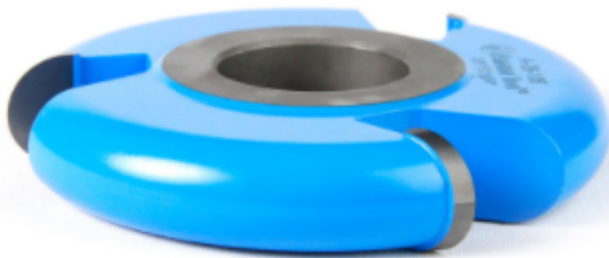

Edge of Arlington Saw & Tool, Inc.

124 South Collins
Arlington, TX 76010
Phone:817-461-7171 • Fax: 817-795-6651
Toll Free: 888-461-7171
Email: info@eoasaw.com
Website: www.eoasaw.com

Item #A-28-106, Amana Tool 3/4" Flute (Convex) 4" Diameter Shaper Cutter

\$82.60

Thank you for shopping with us!

SPECIFICATIONS

Manufacturer	Amana Tool
Diameter	4 in
Cut Height, Length, or Width	3/4 in
Bore	1 1/4 in
Flute	3/4 in
Radius	3/8 in
Rub Collar	C-033
Note	--