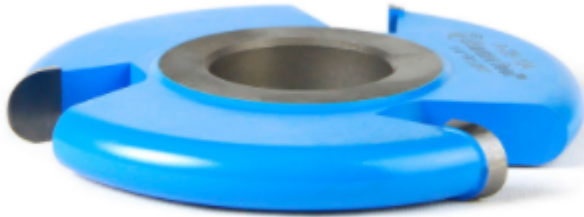

Edge of Arlington Saw & Tool, Inc.

124 South Collins
Arlington, TX 76010
Phone:817-461-7171 • Fax: 817-795-6651
Toll Free: 888-461-7171
Email: info@eoasaw.com
Website: www.eoasaw.com

Item #A-28-104, Amana Tool 1/2" Flute (Convex) 4" Diameter Shaper Cutter \$78.40

Thank you for shopping with us!

SPECIFICATIONS	
Manufacturer	Amana Tool
Diameter	4 in
Cut Height, Length, or Width	1/2 in
Bore	1 1/4 in
Flute	1/2 in
Radius	1/4 in
Rub Collar	C-035
Note	--