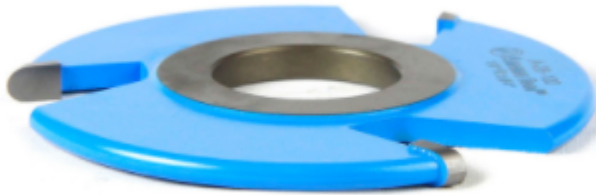

Edge of Arlington Saw & Tool, Inc.

124 South Collins
Arlington, TX 76010
Phone:817-461-7171 • Fax: 817-795-6651
Toll Free: 888-461-7171
Email: info@eoasaw.com
Website: www.eoasaw.com

Item #A-28-100, Amana Tool 1/4" Flute (Convex) 4" Diameter Shaper Cutter \$59.29

Thank you for shopping with us!

SPECIFICATIONS	
Manufacturer	Amana Tool
Diameter	4 in
Cut Height, Length, or Width	1/4 in
Bore	1 1/4 in
Flute	1/4 in
Radius	1/8 in
Rub Collar	C-038
Note	--