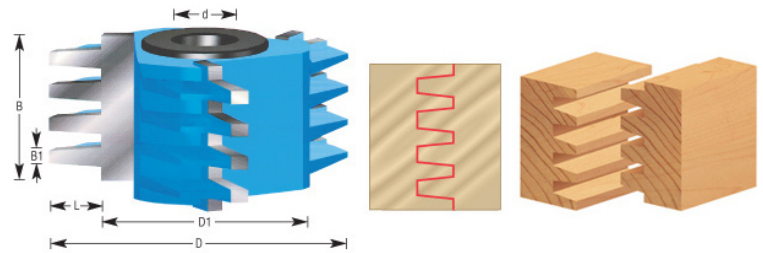

Edge of Arlington Saw & Tool, Inc.

124 South Collins
Arlington, TX 76010
Phone: 817-461-7171 • Fax: 817-795-6651
Toll Free: 888-461-7171
Email: info@eoasaw.com
Website: www.eoasaw.com

Item #999, Amana Tool Carbide-Tipped 3-Wing Finger Joint 2-7/8 Dia x 1-1/2 x 1/2 & 3/4 Bore \$148.33

Thank you for shopping with us!

SPECIFICATIONS

Manufacturer	Amana Tool
Bore	1/2 & 3/4 in
Diameter	2 7/8 in
B1	11/32 in
Cut Height, Length, or Width	1 1/2 in
Diameter (D1)	2 1/8 in
Length	Length of Groove 3/8 in
Note	Rub collar for 3/4 in arbor only!
Rub Collar	C-011