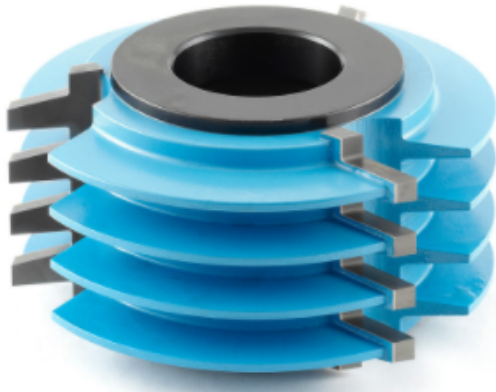

Edge of Arlington Saw & Tool, Inc.

124 South Collins
Arlington, TX 76010
Phone: 817-461-7171 • Fax: 817-795-6651
Toll Free: 888-461-7171
Email: info@eoasaw.com
Website: www.eoasaw.com

Item #999, Amana Tool Carbide-Tipped 3-Wing Finger Joint 2-7/8 Dia x 1-1/2 x 1/2 & 3/4 Bore \$148.33

Thank you for shopping with us!

SPECIFICATIONS

Manufacturer	Amana Tool
Bore	1/2 & 3/4 in
Diameter	2 7/8 in
B1	11/32 in
Cut Height, Length, or Width	1 1/2 in
Diameter (D1)	2 1/8 in
Length	Length of Groove 3/8 in
Note	Rub collar for 3/4 in arbor only!
Rub Collar	C-011