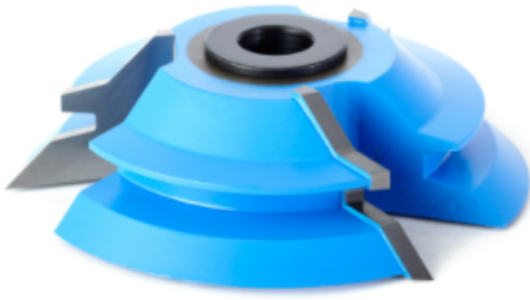

### Item #998, Amana Tool Carbide-Tipped 3-Wing Lock Miter 45 Deg x 3-3/4 Dia x 1 in CH x 1/2 & 3/4 Bore \$155.47

Thank you for shopping with us!

## SPECIFICATIONS

<b>Manufacturer</b>	Amana Tool
<b>B1</b>	3/8 in
<b>Bore</b>	1/2 in & 3/4 in
<b>Diameter</b>	3 3/4 in
<b>Cut Height, Length, or Width</b>	1 in
<b>Diameter (D1)</b>	2 in
<b>Note</b>	Rub collar for 3/4 in arbor only. Replacement 'TV' bushing(s) #BU-550.
<b>Angle</b>	45 deg
<b>Rub Collar</b>	C-006