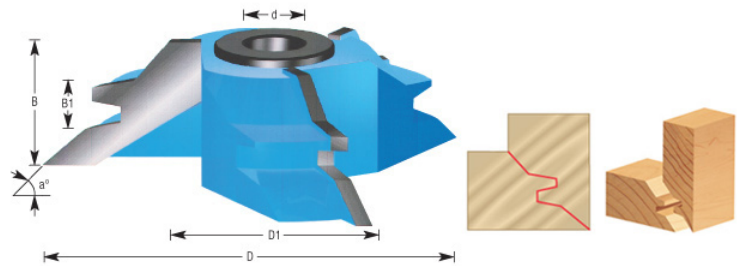

### Item #998, Amana Tool Carbide-Tipped 3-Wing Lock Miter 45 Deg x 3-3/4 Dia x 1 in CH x 1/2 & 3/4 Bore \$155.47

Thank you for shopping with us!

## SPECIFICATIONS

<b>Manufacturer</b>	Amana Tool
<b>B1</b>	3/8 in
<b>Bore</b>	1/2 in & 3/4 in
<b>Diameter</b>	3 3/4 in
<b>Cut Height, Length, or Width</b>	1 in
<b>Diameter (D1)</b>	2 in
<b>Note</b>	Rub collar for 3/4 in arbor only. Replacement 'TV' bushing(s) #BU-550.
<b>Angle</b>	45 deg
<b>Rub Collar</b>	C-006