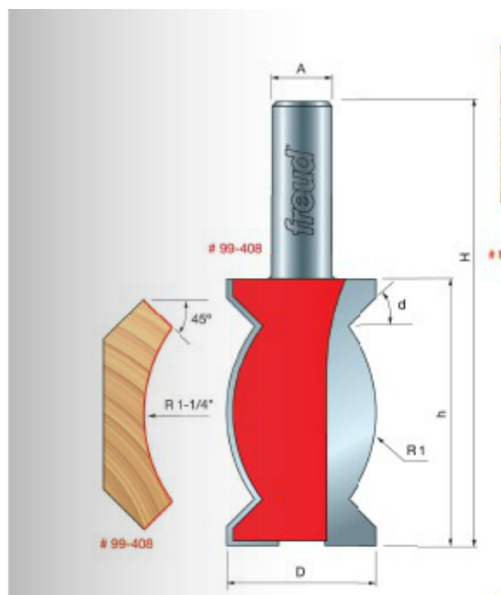

### Item #99-408, Freud Crown Molding Bits

**\$73.77**

Thank you for shopping with us!

**Application:** Elaborate crown moldings

- Customize your decorative crown moldings to add elegance to any room
- Simply adjust the height of your cut to change the entire profile
- Cuts all composition materials, plywoods, hardwoods, and softwoods
- Use on CNC and other automatic routers and table-mounted portable routers

## SPECIFICATIONS

<b>Manufacturer</b>	Freud Tools
<b>Diameter</b>	1 1/4 in
<b>Cut Height, Length, or Width</b>	2 1/4 in
<b>Overall Length</b>	3 3/4 in
<b>R1/Radius</b>	1 1/4 in
<b>R2/Radius</b>	N/A
<b>Shank</b>	1/2 in
<b>Angle</b>	45 deg