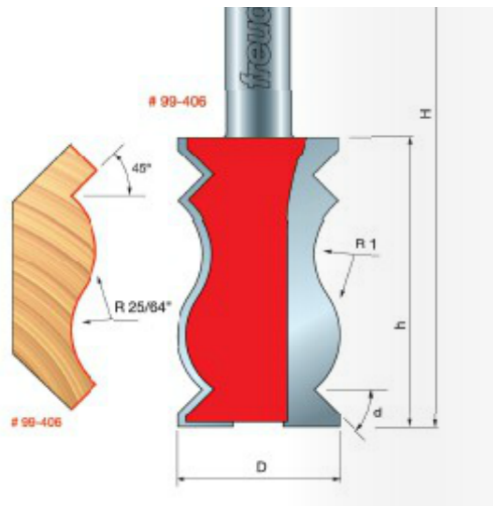

### Item #99-406, Freud Crown Molding Bits

**\$73.77**

Thank you for shopping with us!

**Application:** Elaborate crown moldings

- Customize your decorative crown moldings to add elegance to any room
- Simply adjust the height of your cut to change the entire profile
- Cuts all composition materials, plywoods, hardwoods, and softwoods
- Use on CNC and other automatic routers and table-mounted portable routers

## SPECIFICATIONS

<b>Manufacturer</b>	Freud Tools
<b>Diameter</b>	1 1/4 in
<b>Cut Height, Length, or Width</b>	2 1/4 in
<b>Overall Length</b>	3 3/4 in
<b>R1/Radius</b>	25/64 in
<b>R2/Radius</b>	N/A
<b>Shank</b>	1/2 in
<b>Angle</b>	45 deg