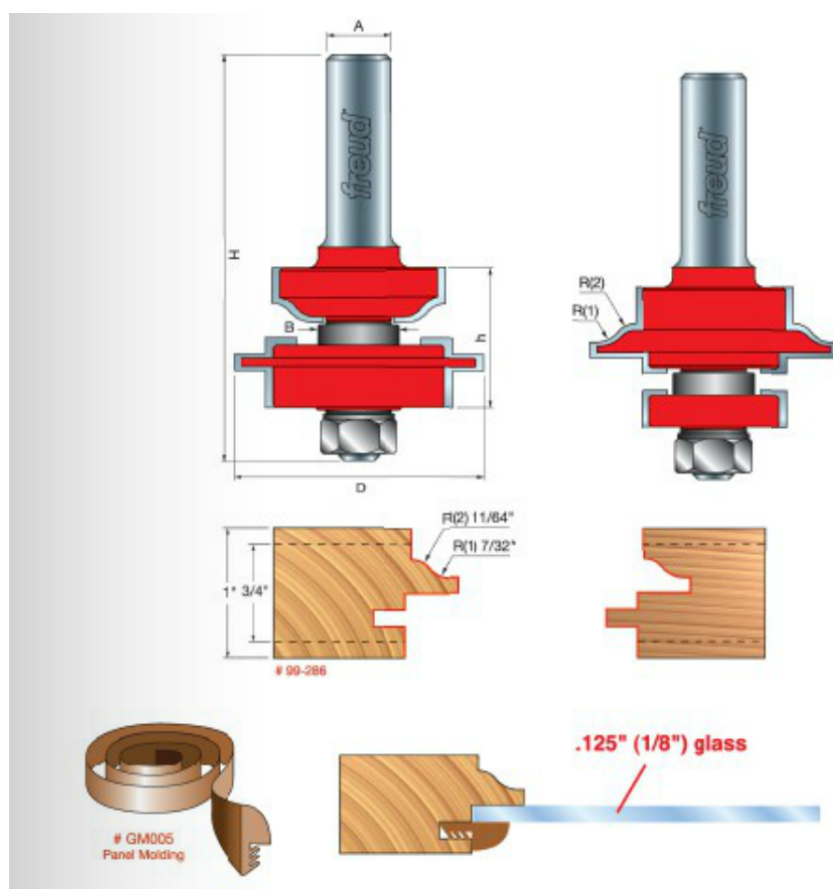

Edge of Arlington Saw & Tool, Inc.

124 South Collins
Arlington, TX 76010
Phone: 817-461-7171 • Fax: 817-795-6651
Toll Free: 888-461-7171
Email: info@eoasaw.com
Website: www.eoasaw.com

99-286

Item #99-286, Freud Glass Panel Cabinet Door Bit Set \$187.21

Thank you for shopping with us!

Application: Creates top quality strong, tight-fitting glass panel door joints with ease and accuracy

- Extra strong rail and stile joints with a unique lock in the stile and rail joint, along with significantly more gluing surface. No other set on the market provides this feature.
- Easy time-saving set up improves accuracy and increases profitability for the professional.
- Cuts all composition materials, plywoods, hardwoods, and softwoods.
- Use on table-mounted portable routers.

SPECIFICATIONS

Manufacturer

Freud Tools

SPECIFICATIONS

Diameter	2 in
Cut Height, Length, or Width	1 3/32 in
Overall Length	3 1/8 in
Part Descp.	Bit set
R1/Radius	7/32 in
R2/Radius	11/64 in
Shank	1/2 in