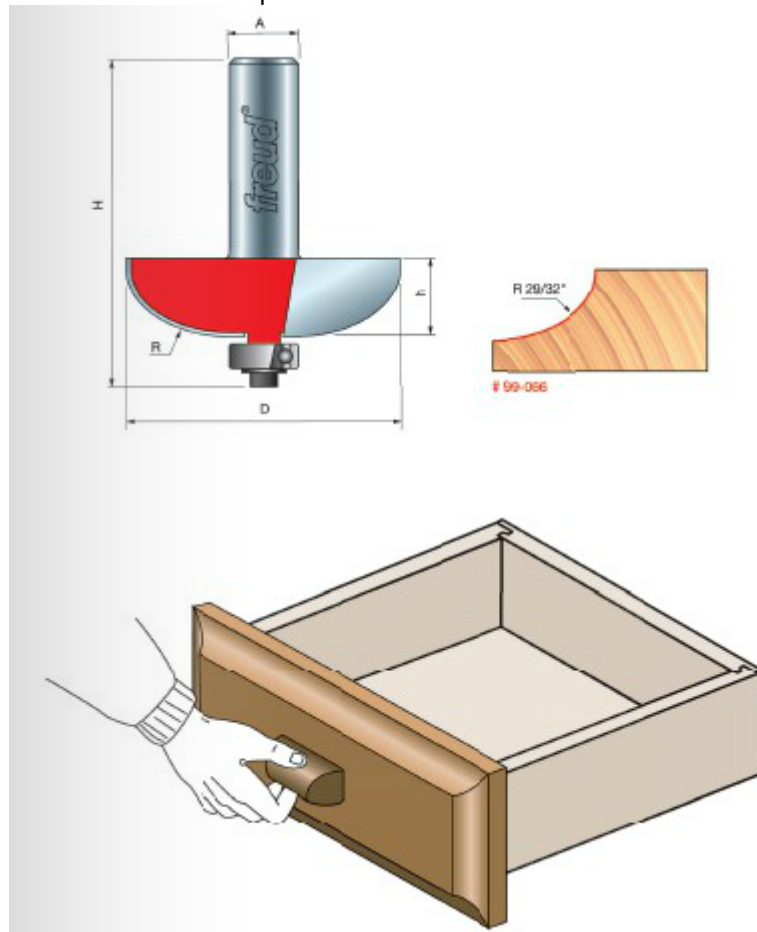

Thank you for shopping with us! Application: Adds a decorative "raised panel" look to drawer fronts -Precise shear angles provide a splinter-free finish -Cuts all composition materials, plywoods, hardwoods, and softwoods -Use on hand-held and table-mounted portable routers

SPECIFICATIONS

Manufacturer	Freud Tools
Cut Height, Length, or Width	9/16 in
Diameter	2 in
Overall Length	2 3/8 in
Radius	29/32 in

SPECIFICATIONS

Shank

1/2 in