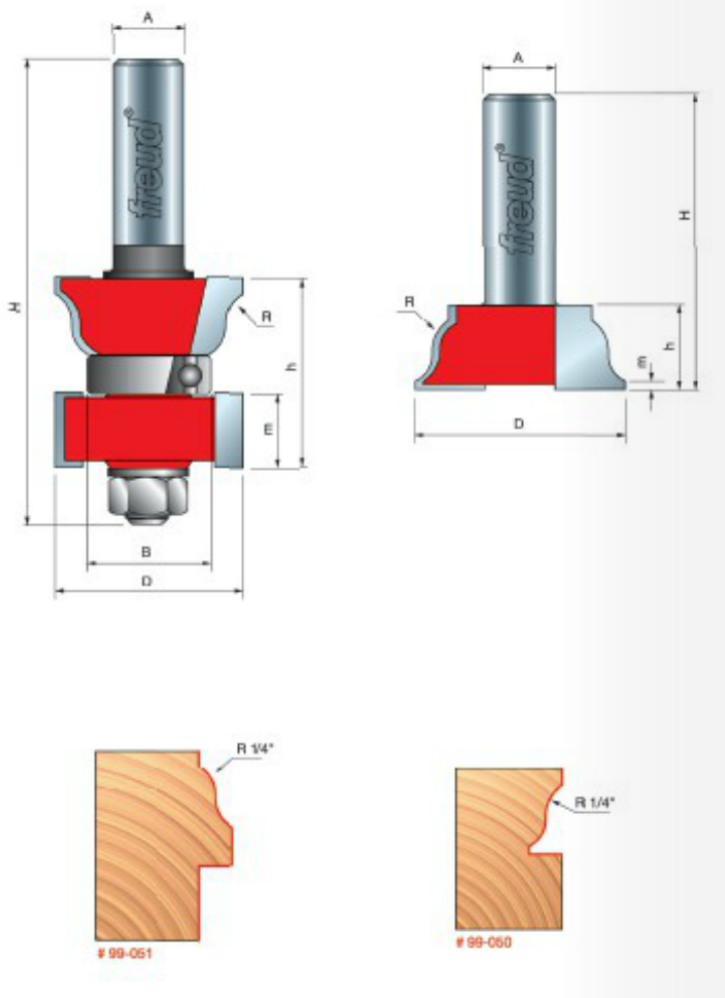

### Item #99-051, Freud Window Sash & Rail Bits

**\$98.52**

Thank you for shopping with us!

**Application:** Two bits work together to produce a complete divided lite sash

-[99-050](#) copes the rails, sash bars, and muntins; [99-051](#) cuts the profile on all components. Includes instruction manual.

## SPECIFICATIONS

<b>Manufacturer</b>	Freud Tools
<b>Diameter</b>	1 11/32 in
<b>Cut Height, Length, or Width</b>	1 25/64 in
<b>Minor Height</b>	17/32 in
<b>Overall Length</b>	3 7/16 in
<b>Radius</b>	1/4 in
<b>Shank</b>	1/2 in
<b>Bearing Size</b>	22 mm