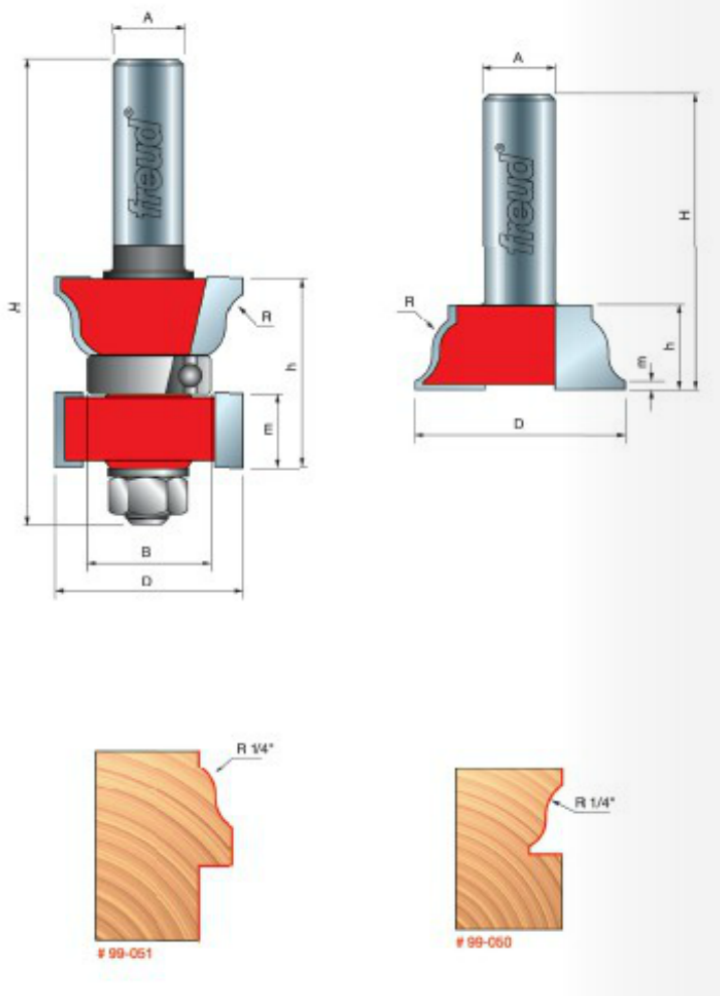

\$59.16

Thank you for shopping with us!

Application: Two bits work together to produce a complete divided lite sash

-[99-050](#) copes the rails, sash bars, and muntins; [99-051](#) cuts the profile on all components. Includes instruction manual.

-Cuts all composition materials, plywoods, hardwoods, and softwoods.
-Use on table-mounted portable routers.

99-050

SPECIFICATIONS

Manufacturer	Freud Tools
Diameter	1 1/2 in
Cut Height, Length, or Width	39/64 in
Minor Height	1/16 in
Overall Length	2 1/16 in
Radius	1/4 in
Shank	1/2 in
Bearing Size	N/A