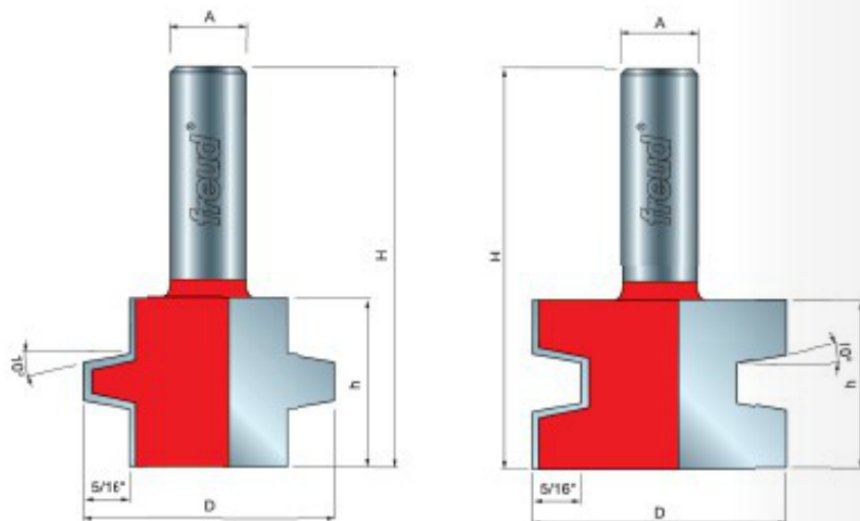

Thank you for shopping with us!

Application: Joins boards for wide panels such as table tops

- Provides a strong joint, due to the increased glue area
- Cuts all composition materials, plywoods, hardwoods, and softwoods
- Use on table-mounted portable routers

SPECIFICATIONS

Manufacturer	Freud Tools
Diameter	1 21/32 in
Cut Depth	5/16 in
Cut Height, Length, or Width	1 3/32 in
Overall Length	2 5/8 in
Shank	1/2 in
Angle	10 deg