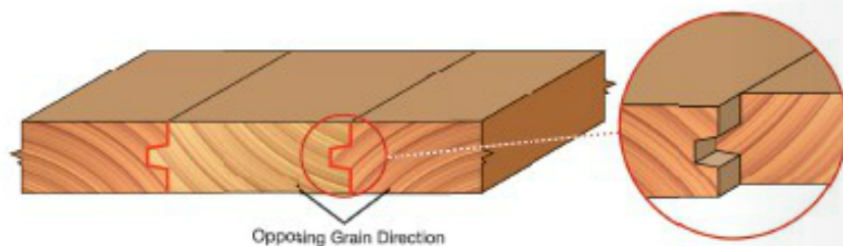

Thank you for shopping with us!

Application: Joins boards for wide panels such as table tops

- Provides a strong joint, due to the increased glue area
- Cuts all composition materials, plywoods, hardwoods, and softwoods
- Use on table-mounted portable routers

SPECIFICATIONS

Manufacturer	Freud Tools
Diameter	1 21/32 in
Cut Depth	5/16 in
Cut Height, Length, or Width	1 3/32 in
Overall Length	2 5/8 in
Shank	1/2 in
Angle	10 deg