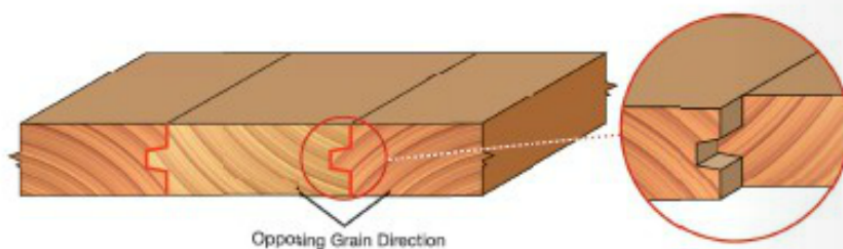

### Item #99-032, Freud Wedge Tongue & Groove Bits \$86.69

Thank you for shopping with us!

**Application:** Joins boards for wide panels such as table tops

- Provides a strong joint, due to the increased glue area
- Cuts all composition materials, plywoods, hardwoods, and softwoods
- Use on table-mounted portable routers