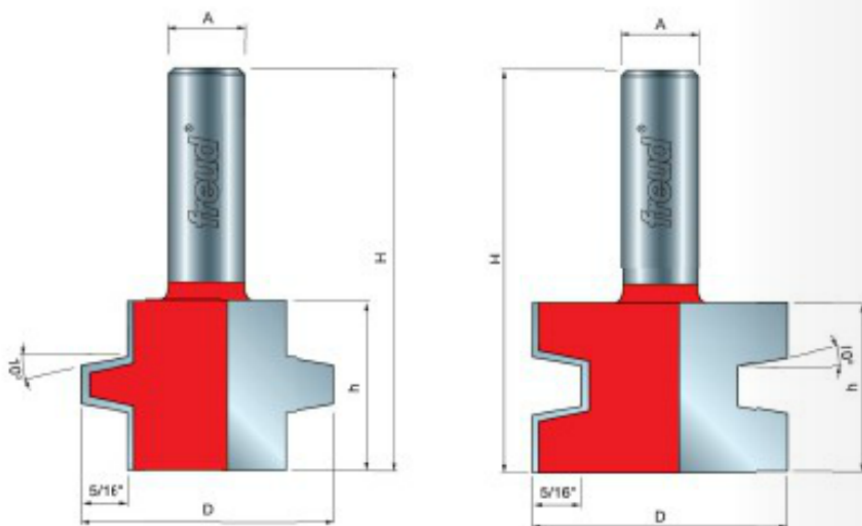

### Item #99-032, Freud Wedge Tongue & Groove Bits \$86.69

Thank you for shopping with us!

**Application:** Joins boards for wide panels such as table tops

- Provides a strong joint, due to the increased glue area
- Cuts all composition materials, plywoods, hardwoods, and softwoods
- Use on table-mounted portable routers

## SPECIFICATIONS

<b>Manufacturer</b>	Freud Tools
<b>Diameter</b>	1 21/32 in
<b>Cut Depth</b>	5/16 in
<b>Cut Height, Length, or Width</b>	1 3/32 in
<b>Overall Length</b>	2 5/8 in
<b>Shank</b>	1/2 in
<b>Angle</b>	10 deg