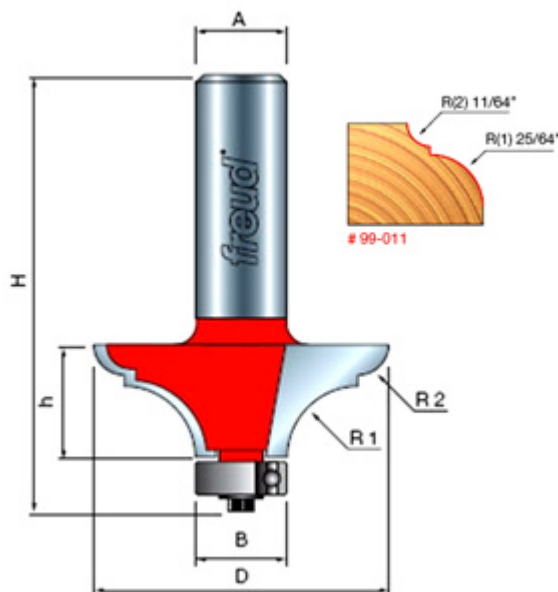

Thank you for shopping with us!

Application: Decorative edge for tables and desks

- Designed with sharp curves to generate strong, uplifting edges
- Creates a bold effect on furniture of all types
- Cuts all composition materials, plywoods, hardwoods, and softwoods
- Use on hand-held and table-mounted portable routers

SPECIFICATIONS

Manufacturer	Freud Tools
Diameter	1 5/8 in
Cut Height, Length, or Width	5/8 in
Overall Length	2 1/2 in
R1/Radius	25/64 in
R2/Radius	11/64 in
Shank	1/2 in
Type	Quadra-Cut
Bearing Size	1/2 in