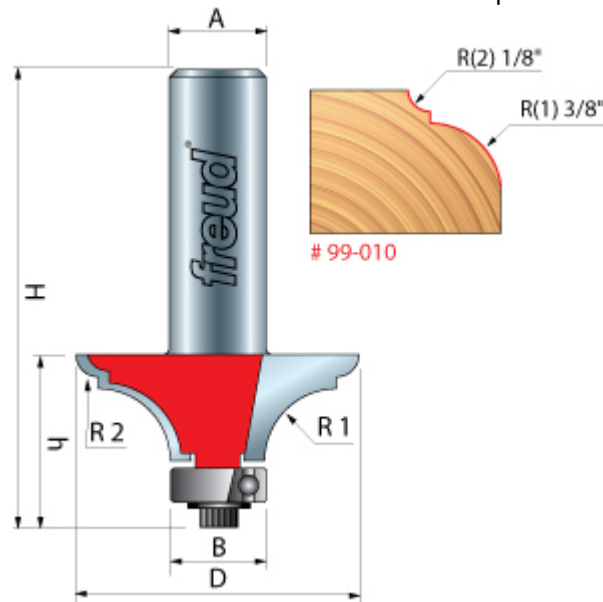

Thank you for shopping with us!

Application: Ornamental edge for tables and desks

- Ideal for enhancing the beauty of the wood found in occasional and dining room tables
- Cuts all composition materials, plywoods, hardwoods, and softwoods
- Use on hand-held and table-mounted portable routers

SPECIFICATIONS

Manufacturer	Freud Tools
Diameter	1 1/2 in
Cut Height, Length, or Width	9/16 in
Overall Length	2 1/2 in
R1/Radius	3/8 in
R2/Radius	1/8 in
Shank	1/2 in
Type	Quadra-Cut
Bearing Size	5/8 in