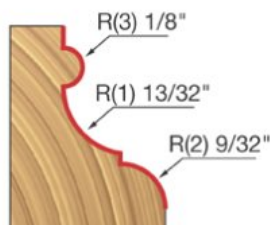

Edge of Arlington Saw & Tool, Inc.

124 South Collins
Arlington, TX 76010
Phone: 817-461-7171 • Fax: 817-795-6651
Toll Free: 888-461-7171
Email: info@eoasaw.com
Website: www.eoasaw.com

Item #99-008, Freud 1 3/4 in dia Bold Classical Bit \$80.22

and table-mounted portable routers.

SPECIFICATIONS

| | |
|-------------------------------------|-------------|
| Manufacturer | Freud Tools |
| Diameter | 1 3/4 in |
| Cut Height, Length, or Width | 1 1/8 in |
| Overall Length | 3 in |
| R1/Radius | 13/32 in |
| R2/Radius | 9/32 in |
| R3/Radius | 1/8 in |
| Shank | 1/2 in |