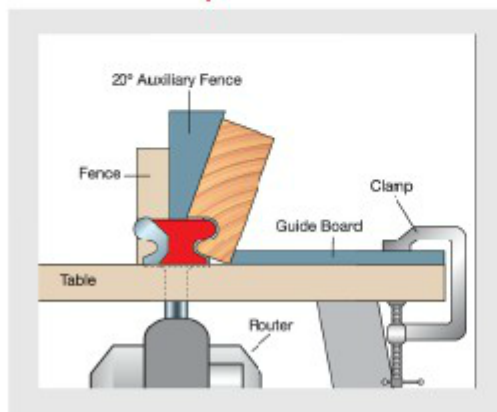

### Item #99-007, Freud Door Pull Bit \$81.28

Thank you for shopping with us! Application: Produces the finger pull groove found on popular contemporary cabinet doors -Cuts all composition materials, plywoods, hardwoods, and softwoods -Use on table-mounted portable routers

#### SPECIFICATIONS

<b>Manufacturer</b>	Freud Tools
<b>Diameter</b>	1 27/32 in
<b>Cut Height, Length, or Width</b>	1 1/8 in
<b>Overall Length</b>	2 5/8 in

## SPECIFICATIONS

<b>R1/Radius</b>	1/4 in
<b>R2/Radius</b>	9/64 in
<b>Shank</b>	1/2 in
<b>Angle</b>	26-1/2 deg