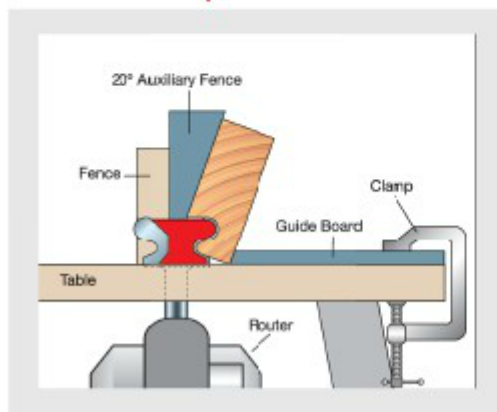

### Item #99-007, Freud Door Pull Bit \$81.28

Thank you for shopping with us! Application: Produces the finger pull groove found on popular contemporary cabinet doors -Cuts all composition materials, plywoods, hardwoods, and softwoods -Use on table-mounted portable routers

## SPECIFICATIONS

<b>Manufacturer</b>	Freud Tools
<b>Diameter</b>	1 27/32 in
<b>Cut Height, Length, or Width</b>	1 1/8 in
<b>Overall Length</b>	2 5/8 in

## SPECIFICATIONS

<b>R1/Radius</b>	1/4 in
<b>R2/Radius</b>	9/64 in
<b>Shank</b>	1/2 in
<b>Angle</b>	26-1/2 deg