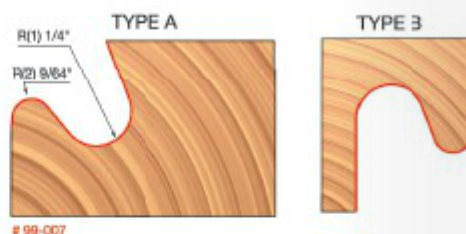

Item #99-007, Freud Door Pull Bit $81.28

Thank you for shopping with us! Application: Produces the finger pull groove found on popular contemporary cabinet doors -Cuts all composition materials, plywoods, hardwoods, and softwoods -Use on table-mounted portable routers