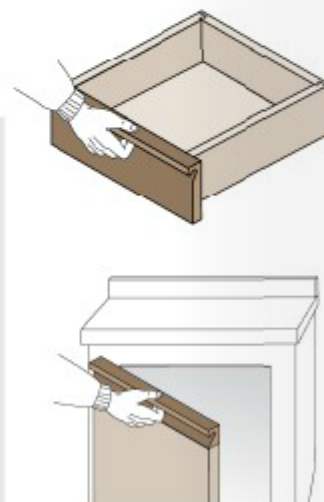

Door Pull Bit Setup

SPECIFICATIONS

Manufacturer	Freud Tools
Diameter	1 27/32 in
Cut Height, Length, or Width	1 1/8 in
Overall Length	2 5/8 in