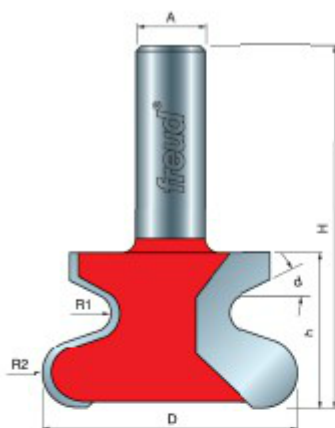

### Item #99-007, Freud Door Pull Bit \$81.28

Thank you for shopping with us! Application: Produces the finger pull groove found on popular contemporary cabinet doors -Cuts all composition materials, plywoods, hardwoods, and softwoods -Use on table-mounted portable routers

#### SPECIFICATIONS

<b>Manufacturer</b>	Freud Tools
<b>Diameter</b>	1 27/32 in
<b>Cut Height, Length, or Width</b>	1 1/8 in
<b>Overall Length</b>	2 5/8 in

## SPECIFICATIONS

<b>R1/Radius</b>	1/4 in
<b>R2/Radius</b>	9/64 in
<b>Shank</b>	1/2 in
<b>Angle</b>	26-1/2 deg