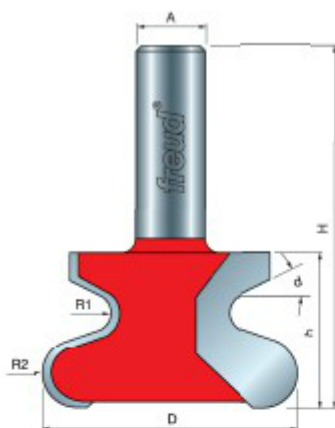

### Item #99-007, Freud Door Pull Bit \$81.28

Thank you for shopping with us! Application: Produces the finger pull groove found on popular contemporary cabinet doors -Cuts all composition materials, plywoods, hardwoods, and softwoods -Use on table-mounted portable routers

## SPECIFICATIONS

<b>Manufacturer</b>	Freud Tools
<b>Diameter</b>	1 27/32 in
<b>Cut Height, Length, or Width</b>	1 1/8 in
<b>Overall Length</b>	2 5/8 in

## SPECIFICATIONS

<b>R1/Radius</b>	1/4 in
<b>R2/Radius</b>	9/64 in
<b>Shank</b>	1/2 in
<b>Angle</b>	26-1/2 deg