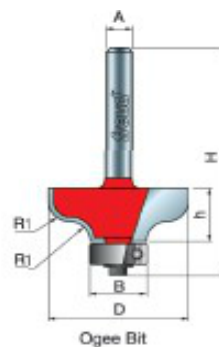

\$68.10

Thank you for shopping with us!

Application: Decorative edging for cabinets, molding, and furniture

-Add distinctive design to cabinets, furniture, plaques, and millwork with these decorative edging bits.

-Cuts all composition materials, plywoods, hardwoods, and softwoods.

-Use on hand-held and table-mounted routers.

99-006

SPECIFICATIONS

Manufacturer	Freud Tools
Diameter	1 5/8 in
Cut Height, Length, or Width	21/32 in
Minor Height	--
Overall Length	2 1/2 in
R1/Radius	21/64 in
R2/Radius	--
Shank	1/2 in
Type	Ogee Bit - Quadra-Cut
Bearing Size	5/8 in