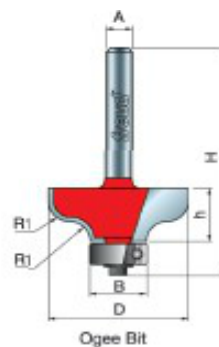

### Item #99-006, Freud Decorative Edge Bits: Ogee

**\$68.10**

Thank you for shopping with us!

**Application:** Decorative edging for cabinets, molding, and furniture

-Add distinctive design to cabinets, furniture, plaques, and millwork with these decorative edging bits.

-Cuts all composition materials, plywoods, hardwoods, and softwoods.

-Use on hand-held and table-mounted routers.

99-006

## SPECIFICATIONS

<b>Manufacturer</b>	Freud Tools
<b>Diameter</b>	1 5/8 in
<b>Cut Height, Length, or Width</b>	21/32 in
<b>Minor Height</b>	--
<b>Overall Length</b>	2 1/2 in
<b>R1/Radius</b>	21/64 in
<b>R2/Radius</b>	--
<b>Shank</b>	1/2 in
<b>Type</b>	Ogee Bit - Quadra-Cut
<b>Bearing Size</b>	5/8 in