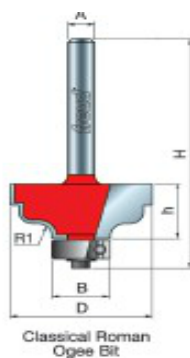

### Item #99-005, Freud Decorative Edge Bits: Classical Roman Ogee \$47.17

Thank you for shopping with us!

**Application:** Decorative edging for cabinets, molding, and furniture

-Add distinctive design to cabinets, furniture, plaques, and millwork with these decorative edging bits.

-Cuts all composition materials, plywoods, hardwoods, and softwoods.

-Use on hand-held and table-mounted routers.

99-005

## SPECIFICATIONS

<b>Manufacturer</b>	Freud Tools
<b>Diameter</b>	1 5/8 in
<b>Cut Height, Length, or Width</b>	9/16 in
<b>Minor Height</b>	7/32 in
<b>Overall Length</b>	2 7/16 in
<b>R1/Radius</b>	3/16 in
<b>R2/Radius</b>	--
<b>Shank</b>	1/2 in
<b>Type</b>	Classical Roman Ogee Bit - Quadra-Cut
<b>Bearing Size</b>	3/4 in