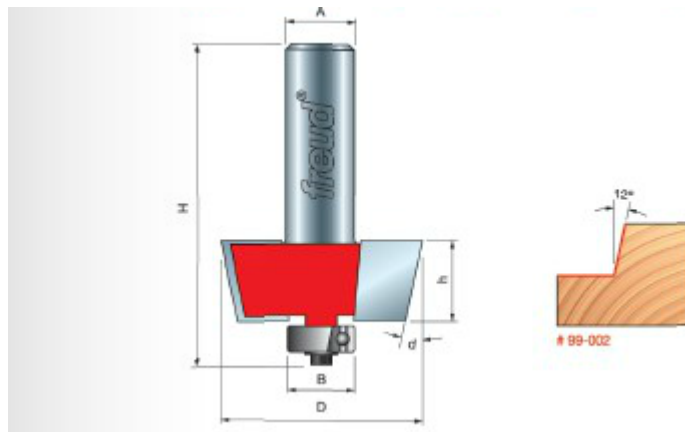

Thank you for shopping with us!

Application: Cutting out the inset portion of a cabinet door

- Use with your choice of face profiles for maximum design versatility
- Cuts all composition materials, plywoods, hardwoods, and softwoods
- Use on hand-held and table-mounted portable routers

SPECIFICATIONS

Manufacturer	Freud Tools
Cut Height, Length, or Width	19/32 in
Diameter	1 1/2 in
Overall Length	2 7/16 in
Shank	1/2 in
Bearing Size	1/2 in
Angle	12 deg