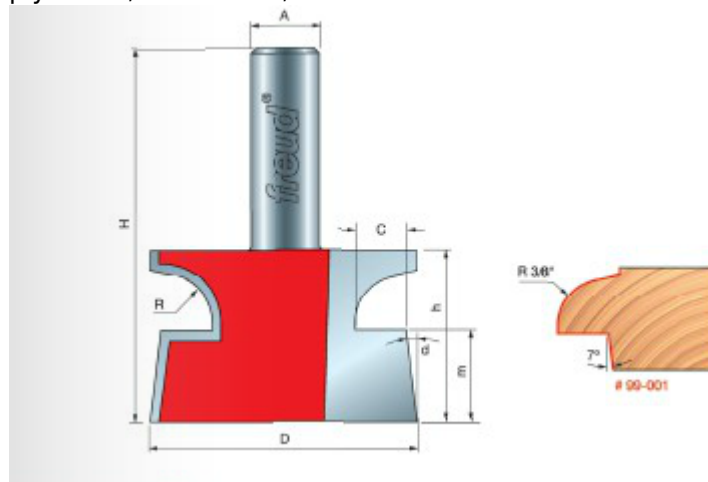

Edge of Arlington Saw & Tool, Inc.

124 South Collins
Arlington, TX 76010
Phone:817-461-7171 • Fax: 817-795-6651
Toll Free: 888-461-7171
Email: info@eoasaw.com
Website: www.eoasaw.com

99-001

Item #99-001, Freud Door Lip Bit: 1/2" to 1 1/4" \$76.15

Thank you for shopping with us! Application: Produces classical door lips on stock from 1/2" to 1 1/4" in thickness -Cuts all composition materials, plywoods, hardwoods, and softwoods -Use on table-mounted portable routers

SPECIFICATIONS

Manufacturer	Freud Tools
Diameter	2 in
Cut Depth	29/64 in
Cut Height, Length, or Width	1 1/4 in
Minor Height	11/16 in
Overall Length	2 3/4 in
Radius	3/8 in
Shank	1/2 in
Angle	7 deg