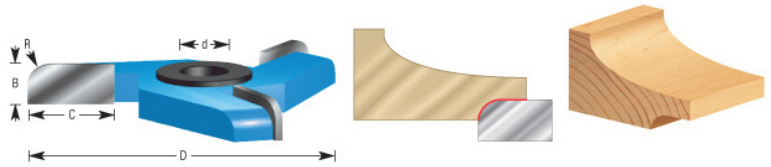

**Item #989, Amana Tool Carbide-Tipped 3-Wing  
Raised Panel Back Cutter with Ball Bearing Rub Collar  
1/4 Radius x 3-39/64 Dia x 1/2 x 1 & 1-1/4 Bore  
\$133.00**

Thank you for shopping with us!

### SPECIFICATIONS

<b>Manufacturer</b>	Amana Tool
<b>Bore</b>	1 in & 1 1/4 in
<b>Cut Height, Length, or Width</b>	1/2 in
<b>Note</b>	Rub collar for 1 1/4 in arbor only. Rub collar sold separately.
<b>Radius</b>	1/4 in
<b>Diameter</b>	3 39/64 in
<b>Rub Collar</b>	C-045