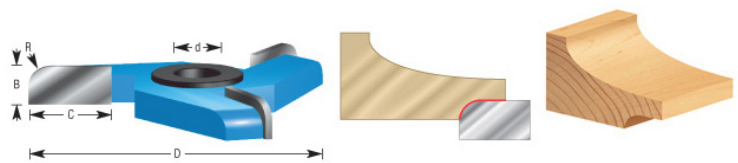

Edge of Arlington Saw & Tool, Inc.

124 South Collins
Arlington, TX 76010
Phone: 817-461-7171 • Fax: 817-795-6651
Toll Free: 888-461-7171
Email: info@eoasaw.com
Website: www.eoasaw.com

**Item #980, Amana Tool Carbide-Tipped 3-Wing
Raised Panel Back Cutter with Ball Bearing Rub Collar
1/4 Radius x 3-1/2 Dia x 1/2 x 1/2 & 3/4 Bore
\$129.47**

Thank you for shopping with us!

SPECIFICATIONS

Bore	1/2 in & 3/4 in
Cut Height, Length, or Width	1/2 in
Manufacturer	Amana Tool
Note	**Rub collar for 3/4 in arbor only. Rub collar sold separately.
Radius	1/4 in