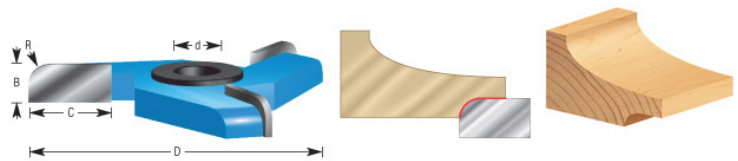

Edge of Arlington Saw & Tool, Inc.

124 South Collins
Arlington, TX 76010
Phone: 817-461-7171 • Fax: 817-795-6651
Toll Free: 888-461-7171
Email: info@eoasaw.com
Website: www.eoasaw.com

**Item #980, Amana Tool Carbide-Tipped 3-Wing
Raised Panel Back Cutter with Ball Bearing Rub Collar
1/4 Radius x 3-1/2 Dia x 1/2 x 1/2 & 3/4 Bore
\$129.47**

Thank you for shopping with us!

SPECIFICATIONS

Manufacturer	Amana Tool
Bore	1/2 in & 3/4 in
Cut Height, Length, or Width	1/2 in
Note	Rub collar for 3/4 in arbor only. Rub collar sold separately.
Radius	1/4 in
Diameter	3 1/2 in
Rub Collar	C-006