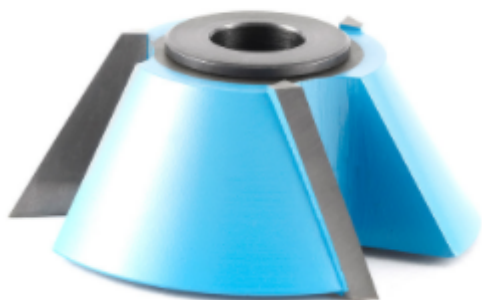

### Item #977, Amana Tool Carbide Tipped 3-Wing Bevel 30 Deg x 2-5/8 Dia x 1 in CH x 1/2 & 3/4 Bore

**\$78.40**

Thank you for shopping with us!

SPECIFICATIONS	
<b>Manufacturer</b>	Amana Tool
<b>Bore</b>	1/2 in & 3/4 in
<b>Diameter</b>	2 5/8 in
<b>Cut Height, Length, or Width</b>	1 in
<b>Bevel</b>	30 deg bevel
<b>Diameter (D1)</b>	1 3/8 in
<b>Note</b>	Rub collar for 3/4 in arbor only
<b>Rub Collar</b>	C-044
<b>Angle</b>	30 deg