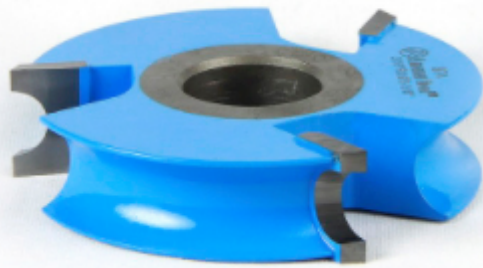

**Item #974, Amana Tool Carbide-Tipped 3-Wing Bullnose 3/16 Radius x 3/8 in Bead Radius x 2-5/8 Dia x 5/8 x 1/2 & 3/4 Bore \$71.75**

Thank you for shopping with us!

| SPECIFICATIONS                      |                                     |
|-------------------------------------|-------------------------------------|
| <b>Manufacturer</b>                 | Amana Tool                          |
| <b>B1</b>                           | 3/8 in Bead                         |
| <b>Cut Height, Length, or Width</b> | 5/8 in                              |
| <b>Diameter (D1)</b>                | 2 1/4 in                            |
| <b>Note</b>                         | **Rub collar for 3/4 in arbor only. |
| <b>Radius</b>                       | 3/16 in                             |