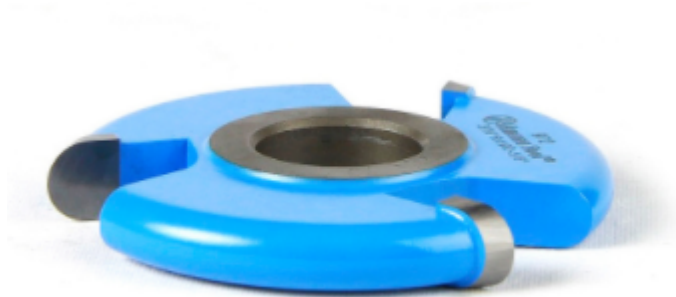

Edge of Arlington Saw & Tool, Inc.

124 South Collins
Arlington, TX 76010
Phone: 817-461-7171 • Fax: 817-795-6651
Toll Free: 888-461-7171
Email: info@eoasaw.com
Website: www.eoasaw.com

Item #972, Amana Tool 3/8" Flute (Convex) 2-5/8" Diameter Shaper Cutter \$54.46

Thank you for shopping with us!

SPECIFICATIONS

Manufacturer	Amana Tool
Diameter	2 5/8 in
Cut Height, Length, or Width	3/8 in
Bore	1/2 & 3/4 in
Flute	3/8 in
Radius	3/16 in
Rub Collar	C-025
Note	Rub Collar for 3/4 in arbor only. Due to size furnished with only one 1/2 in x 3/4 in bushing.