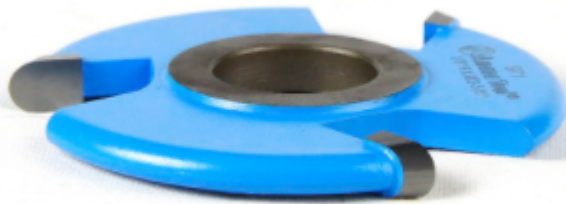

Edge of Arlington Saw & Tool, Inc.

124 South Collins
Arlington, TX 76010
Phone: 817-461-7171 • Fax: 817-795-6651
Toll Free: 888-461-7171
Email: info@eoasaw.com
Website: www.eoasaw.com

Item #971, Amana Tool 1/4" Flute (Convex) 2-5/8" Diameter Shaper Cutter

\$48.41

Thank you for shopping with us!

SPECIFICATIONS

Manufacturer	Amana Tool
Diameter	2 5/8 in
Cut Height, Length, or Width	1/4 in
Bore	1/2 & 3/4 in
Flute	1/4 in
Radius	1/8 in
Rub Collar	--
Note	Rub Collar for 3/4 in arbor only. Due to size furnished with only one 1/2 in x 3/4 in bushing.