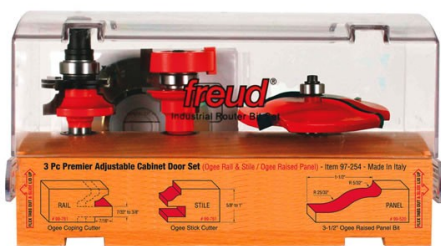

### Item #97-276, Freud Three Piece Premier Adjustable Cabinet Bit Set \$227.26

Thank you for shopping with us! Application: Combines our most popular rail and stile bit sets with one of our exclusive Quadra-Cut™ Raised Panel Bits -All sets feature Freud's NEW Premier Adjustable Rail & Stile Bits -All bits have 1/2" shanks and are designed to be used on 5/8" to 1 1/4" stock -Includes attractive wooden storage box -Cuts all composition materials, plywoods, hardwoods, and softwoods -Use on table-mounted portable routers with 1/2" shank

## SPECIFICATIONS

<b>Manufacturer</b>	Freud Tools
<b>Includes</b>	Ogee, Roman Ogee; CD Cabinet Doors Made Simple; attractive wooden storage box
<b>Application</b>	Use with stock from 5/8 in to 1 1/4 in thick
<b>Features</b>	Combines our most popular rail and stile bit sets with one of our exclusive Quadra-Cut Raised Panel Bits
<b>Material</b>	Hardwood, softwood, MDF, plywood
<b>No. of Pieces</b>	3 piece set
<b>Recommended For</b>	Table Router