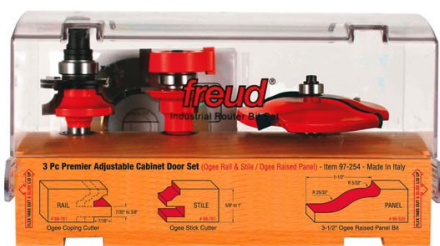

\$261.91

Thank you for shopping with us! Application: Combines our most popular rail and stile bit sets with one of our exclusive Quadra-Cut™ Raised Panel Bits -All sets feature Freud's NEW Premier Adjustable Rail & Stile Bits -All bits have 1/2" shanks and are designed to be used on 5/8" to 1 1/4" stock -Includes attractive wooden storage box -Cuts all composition materials, plywoods, hardwoods, and softwoods -Use on table-mounted portable routers with 1/2" shank

Set w/Backcutters- Set 97-260 Rail & Stile Bit Set 99-761 Quadra-Cut™ Raised Panel Bit 99-571

SPECIFICATIONS	
Manufacturer	Freud Tools
Includes	Ogee, Ogee w/Backcutter; CD Cabinet Doors Made Simple; attractive wooden storage box
Application	Use with stock from 5/8 in to 1 1/4 in thick
Features	Combines our most popular rail and stile bit sets with one of our exclusive Quadra-Cut Raised Panel Bits
Material	Hardwood, softwood, MDF, plywood
No. of Pieces	3 piece set
Recommended For	Table Router