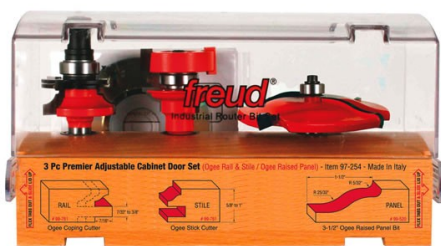

Edge of Arlington Saw & Tool, Inc.

124 South Collins
 Arlington, TX 76010
 Phone:817-461-7171 • Fax: 817-795-6651
 Toll Free: 888-461-7171
 Email: info@eoasaw.com
 Website: www.eoasaw.com

Item #97-258, Freud Three Piece Premier Adjustable Cabinet Bit Set (Raised Panel Bit w/Backcutters)

\$261.91

Thank you for shopping with us! Application: Combines our most popular rail and stile bit sets with one of our exclusive Quadra-Cut™ Raised Panel Bits -All sets feature Freud's NEW Premier Adjustable Rail & Stile Bits -All bits have 1/2" shanks and are designed to be used on 5/8" to 1 1/4" stock -Includes attractive wooden storage box -Cuts all composition materials, plywoods, hardwoods, and softwoods -Use on table-mounted portable routers with 1/2" shank

Set w/Backcutters- Set 97-258 Rail & Stile Bit Set 99-761 Quadra-Cut™ Raised Panel Bit 99-569

SPECIFICATIONS	
Manufacturer	Freud Tools
Includes	Ogee, Cove w/Backcutter; CD Cabinet Doors Made Simple; attractive wooden storage box
Application	Use with stock from 5/8 in to 1 1/4 in thick
Features	Combines our most popular rail and stile bit sets with one of our exclusive Quadra-Cut Raised Panel Bits
Material	Hardwood, softwood, MDF, plywood
No. of Pieces	3 piece set
Recommended For	Table Router